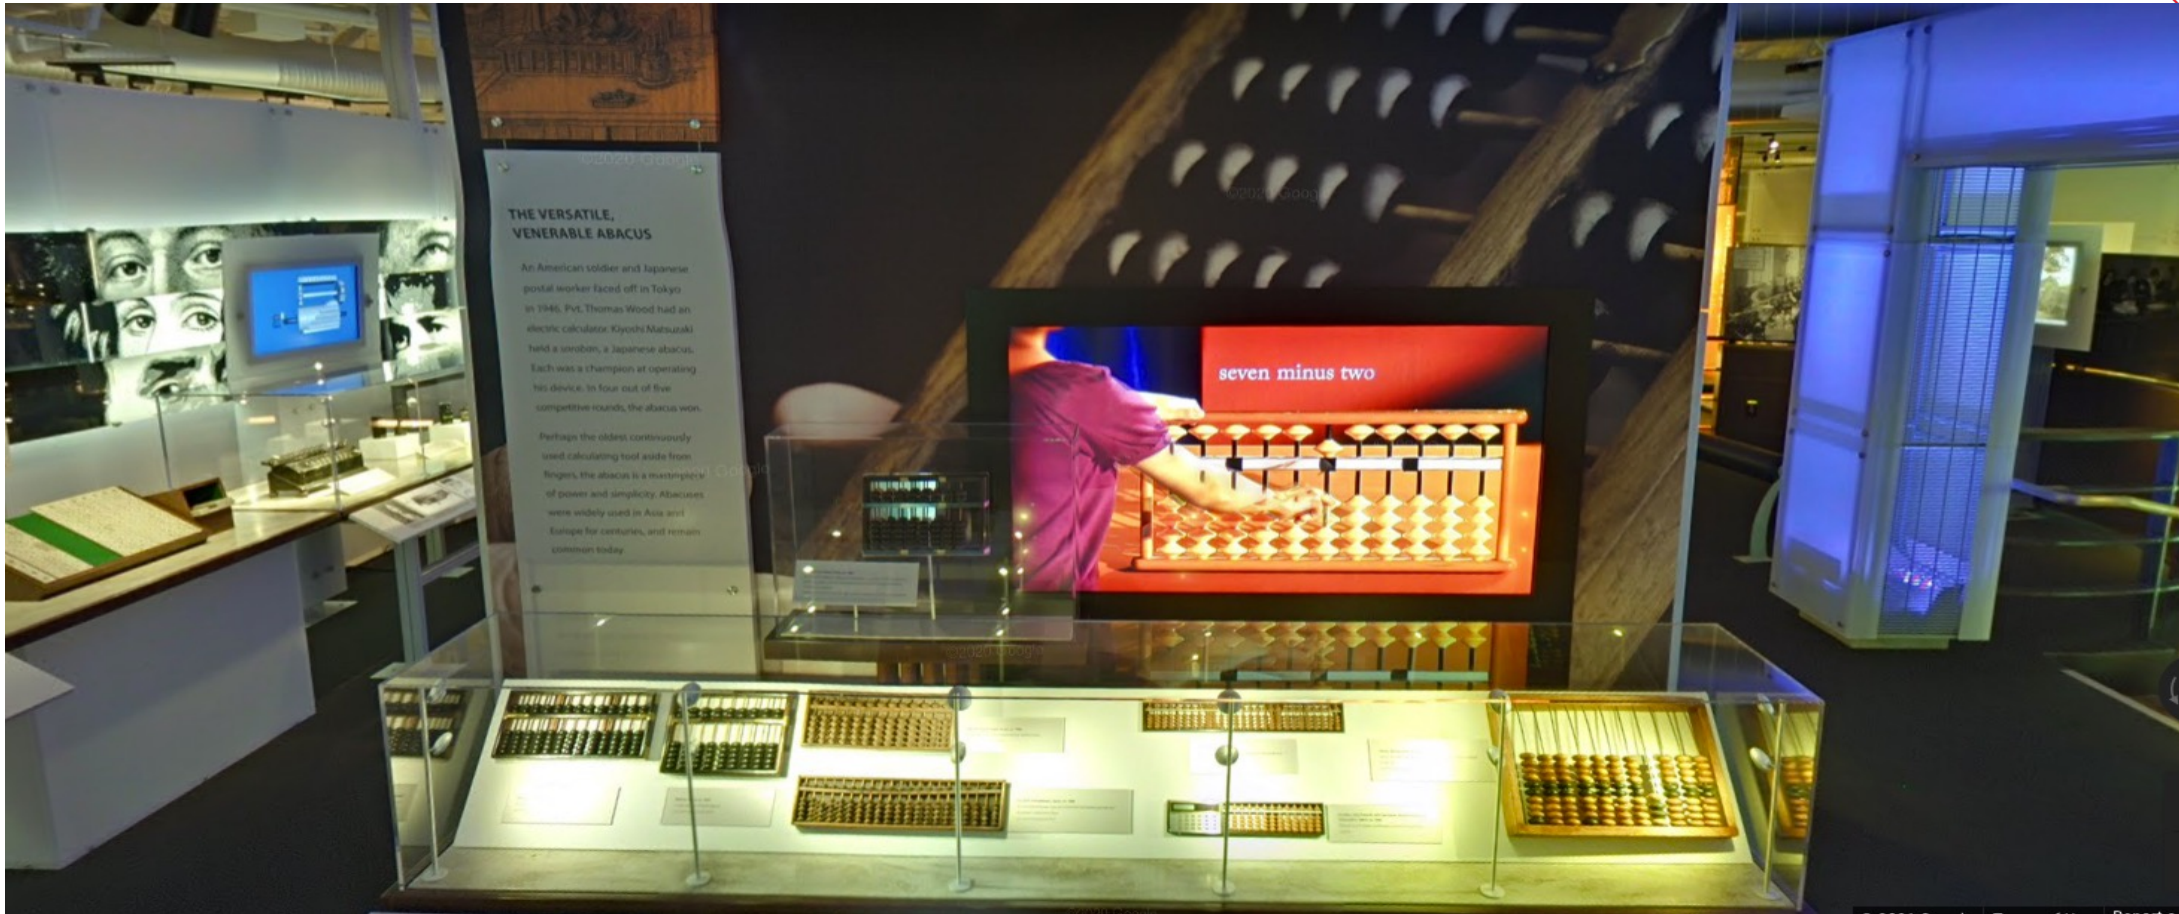

2008: The Museum opens the Babbage Difference Engine #2 exhibit.

Brief Early History

2011: In January, the Museum reopens with a new lobby, café, gift store and signature exhibition, *Revolution: The First 2,000 Years of Computing*.

2017: The Museum opens the *Make Software: Change the World* exhibit.

Select highlights

Abaci

The Antikythera Mechanism ca. 2nd century A.D.

*The Antikythera Mechanism
ca. 2nd century A.D.*

The Antikythera Mechanism ca. 2nd century A.D.